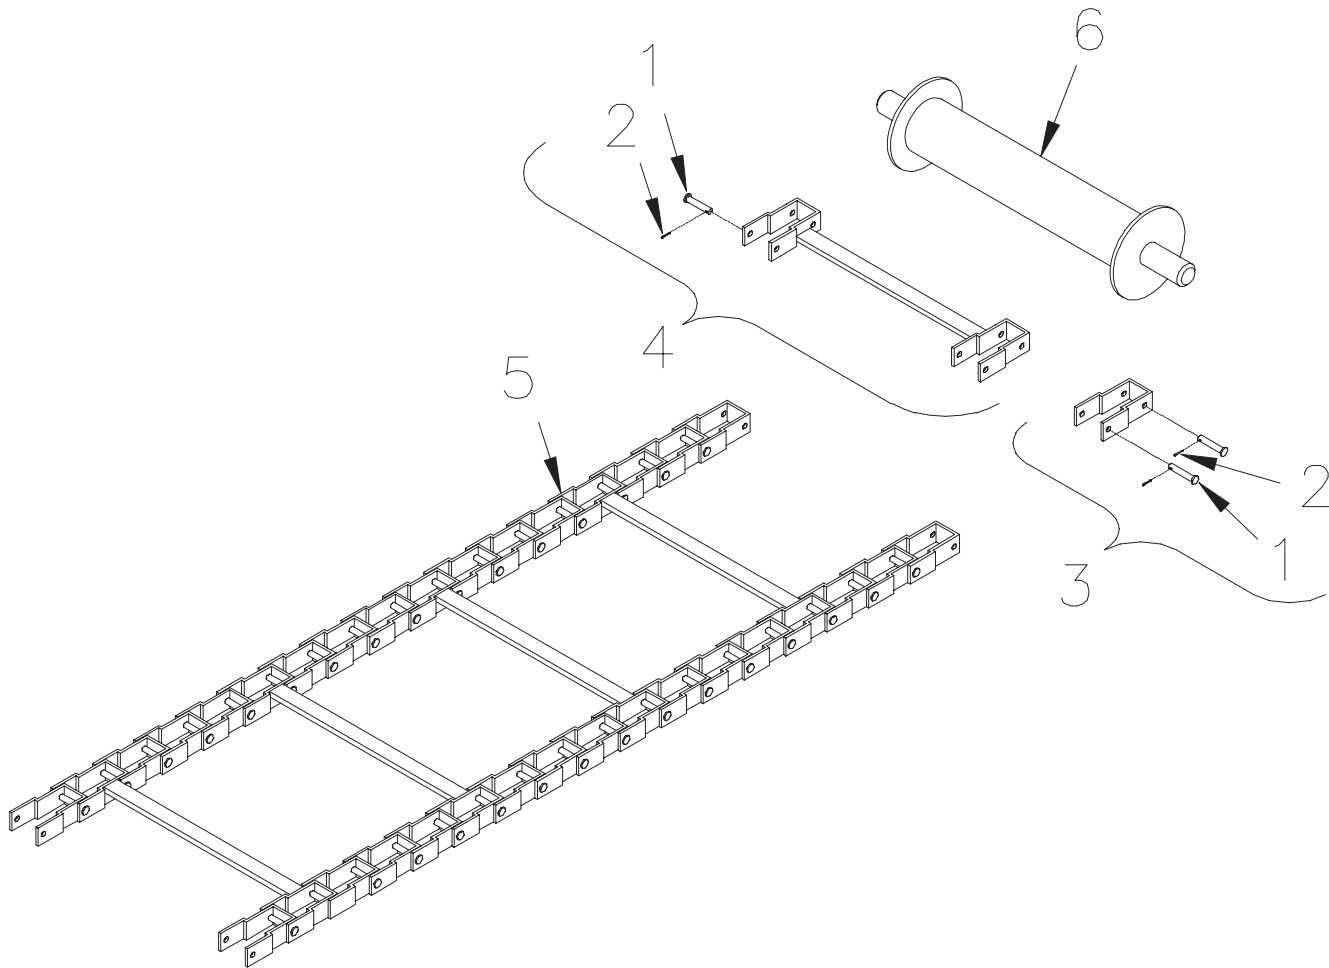

HINIKER GASOLINE ENGINE SPREADER

FRONT SHAFT & APRON CHAIN

DWG. NO. 6037

REF. NO.	PART NUMBER	DESCRIPTION	QTY.	REF. NO.	PART NUMBER	DESCRIPTION	QTY.
1	000-28670	Coupler Link Pin	A/R	5	79202398	Apron Chain Assembly 8' Hopper	1
2	953-001-016	Cotter Pin, 1/8 x 1/2 Long	A/R	5	79202399	Apron Chain Assembly 6 1/2' Hopper	1
3	000-28666	Chain Link With Pins (Repair Only)	A/R	6	79202459	Idler Shaft Weldment	1
4	79202570	Slat With Welded Links And Pins (Repair Only)	A/R