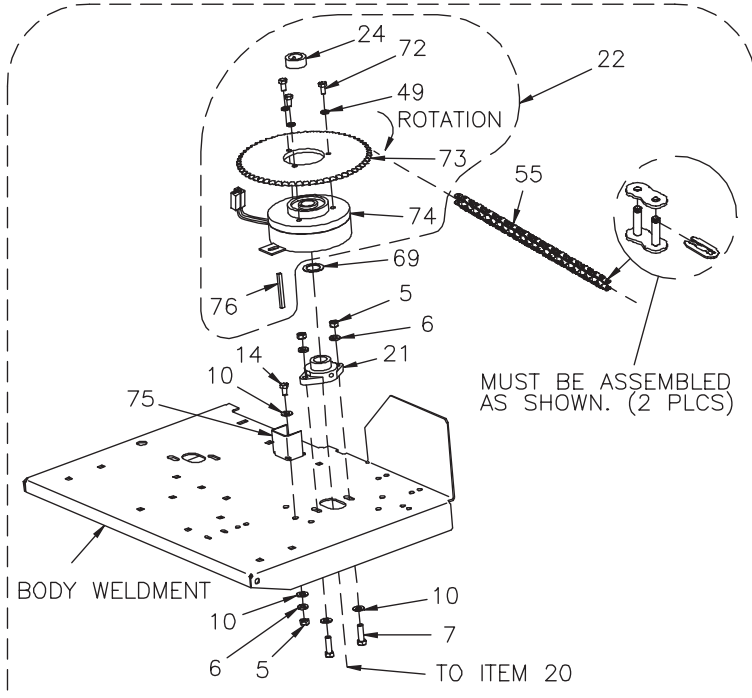

SERIAL #
825-0544-0101 AND LATER
815-0059-0101 AND LATER
625-0102-0101 AND LATER
615-0005-0101 AND LATER