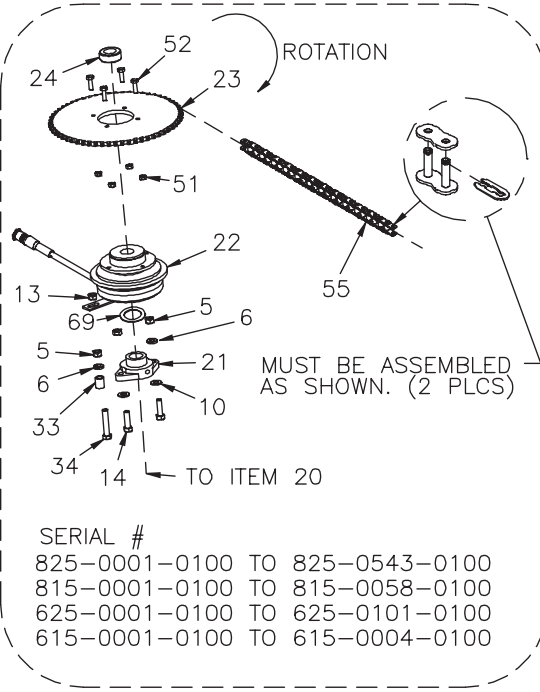

HINIKER GASOLINE ENGINE SPREADER

HOPPER ASSEMBLY

SERIAL #
825-0001-0100 TO 825-0543-0100
815-0001-0100 TO 815-0058-0100
625-0001-0100 TO 625-0101-0100
615-0001-0100 TO 615-0004-0100