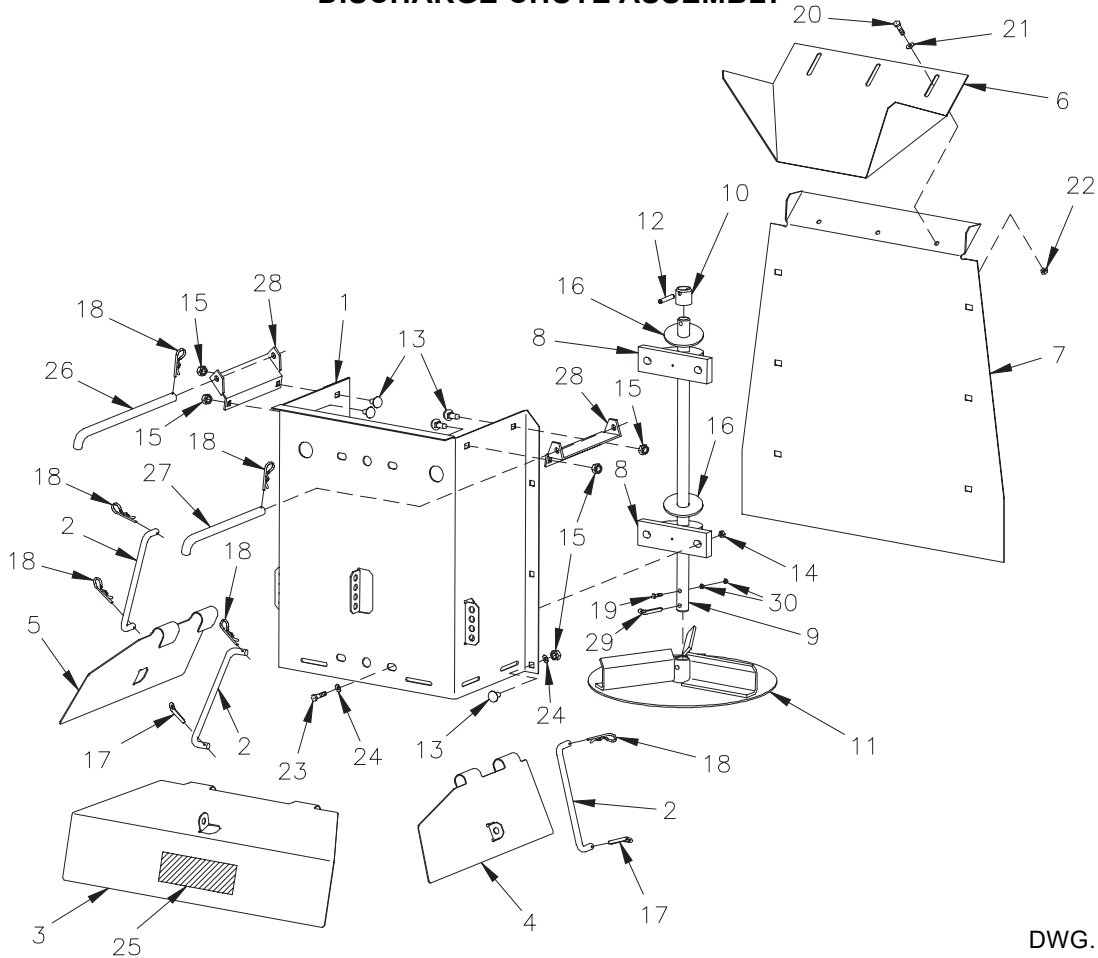

HINIKER GASOLINE ENGINE SPREADER

DISCHARGE CHUTE ASSEMBLY

DWG. NO. 6036

REF. NO.	PART NUMBER	DESCRIPTION	QTY.	REF. NO.	PART NUMBER	DESCRIPTION	QTY.
1	79202511	Long Discharge Chute SS	1	15	951-005-036	Hex Mac Lock Nut 5/16-18	A/R
	79202503	Short Discharge Chute SS	1		951-002-011	Lock Nut 5/16-18 Whiz Lock SS	A/R
	79202484	Short Discharge Chute	1	16	79202483	Bearing Shield	2
2	79202502	Adjustment Rod SS	3	17	701-35103	Cotter Pin 3/32 x 5/8	2
3	79202504	Rear Deflector SS	1	18	953-005-005	Pin-Hair Cotter 3/32 x 1 7/8	6
4	79202194	RH Side Deflector SS	1	19	031-06010	Hex Head Cap Screw 1/4-20 x 2 Gr. 5	1
5	79202193	LH Side Deflector SS	1	20	950-001-117	Hex Head Cap Screw 1/4-20 x 3/4 Gr. 5	3
6	79202505	Inner Deflector SS	1		950-001-319	Hex Head Cap Screw 1/4-20 x 1/2 316 SS	3
	79202486	Inner Deflector	1	21	952-002-011	Flat Washer 1/4 Wrt	3
7	79202512	Long Chute Deflector SS	1		952-004-062	Flat Washer 1/4 SS	3
	79202496	Long Chute Deflector	1	22	951-005-089	2-Way Lock Nut 1/4-20	3
	79202506	Short Chute Deflector SS	1		061605	Lock Nut 1/4-20 SS	3
	79202493	Short Chute Deflector	1	23	950-002-014	Whiz Lock Bolt 3/8-16 x 1 1/4 Gr. 5	4
8	79202742	Pillow Block Bearing (Exposed Grease Zerk)	2		950-001-344	Hex Head Cap Screw 3/8-16 x 1 1/4 SS	4
9	79202495	Lower Spinner Shaft (Long)	1	24	952-002-003	Flat Washer 3/8	A/R
	79202487	Lower Spinner Shaft (Short)	1		952-002-013	Flat Washer 3/8 SS	A/R
10	79202488	Bushing	1	25	715-04017	Decal Warning-Moving Parts	1
11	79202507	Spinner Weldment SS	1	26	79202518	Chute Pin Long SS	1
12	953-003-003	Pin Slotted Spring 1/4 x 1 3/4 Zinc Plated	1		79202516	Chute Pin Long	1
13	950-003-060	Carriage Bolt 5/16-18 x 5/8 Gr. 5	A/R	27	79202517	Chute Pin SS	1
	950-003-080	Carriage Bolt 5/16-18 x 3/4 SS	A/R	28	79202716	Chute Hinge SS	2
14	951-002-003	Whiz Lock Nut 3/8-16	4		79202715	Chute Hinge	2
	951-002-013	Whiz Lock Nut 3/8-16 SS	4	29	035-42063	Cotter Pin 1/4 x 1 1/4	1
				30	060954	Lock Nut 1/4-20 Nylon Insert	2
					79202387	Short Spinner Assembly, Complete	
					79202388	Long Spinner Assembly, Complete