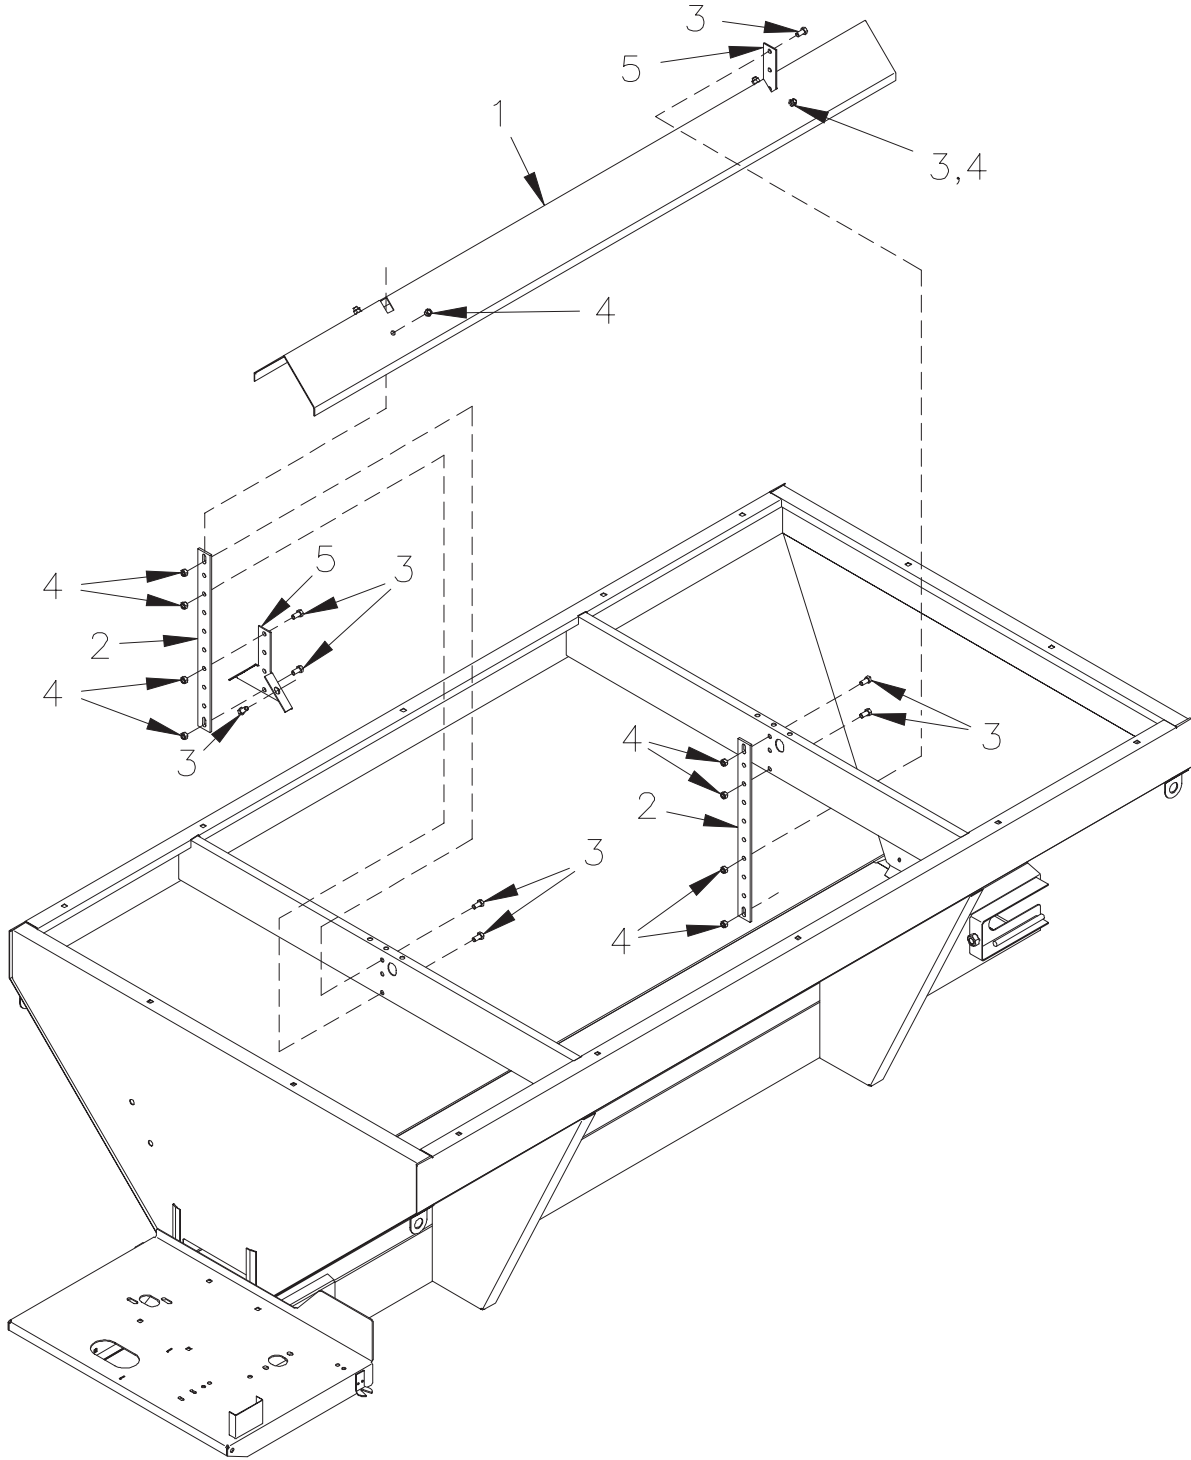

GEARBOX ASSEMBLY

DWG. NO. 6385

REF. NO.	PART NUMBER	DESCRIPTION	QTY.	REF. NO.	PART NUMBER	DESCRIPTION	QTY.
1	79202999	Body (#182734)	1	12	79203007	Tapered Bearing Cone (#100927)	2
2	79203000	Worm Gear (#167738)	1	13	79203008	Oil Seal (#169601)	1
3	79203001	Output Cover (#183300)	1	14	79203009	Oil Seal (#183524)	1
4	955-001-002	Grease Fitting 1/4-28	1	15	79203015	Bushing (#183297)	2
5	79203016	Plug (#108546)	5	16	79203014	Bolt M10-1.5-16 Gr. 8.8 (#108080)	4
6	79203017	Breather (#108535)	1	17	79203010	Worm Key (#168113)	1
7	79203002	Input Shaft (#168118)	1	18	79203011	Gear Key (#168114)	1
8	79203003	Worm Thread (#167399)	1	19	79203012	Snap Ring (#139346)	1
9	79203004	Input Cover (#143878)	1	20	79203013	Bolt M8-1.25-16 Gr. 12.9 (#109686)	3
10	79203005	Output Shaft (#183739)	1	21	79203024	Tapered Roller Bearing Cup (#100937)	4
11	79203006	Tapered Bearing Cone (#100925)	2				

INVERTED V ASSEMBLY

Adjustable Inverted V Kit No. 79202394 6 1/2 FT. Hopper, SS
 Adjustable Inverted V Kit No. 79202395 8 FT. Hopper, SS

DWG. NO. 6305

REF. NO.	PART NUMBER	DESCRIPTION	QTY.	REF. NO.	PART NUMBER	DESCRIPTION	QTY.
1	79201998	Inverted V, 8' Hopper	1	3	950-001-089	Hex Head Cap Screw 3/8-16 x 3/4 Gr. 5	12
	79202566	Inverted V, 8' Hopper SS	1		031-09103	Hex Head Cap Screw 3/8-16 x 3/4 SS	12
	79202135	Inverted V, 6 1/2' Hopper	1	4	951-005-003	Lock Nut 3/8-16 Mac Lock	12
	79202567	Inverted V, 6 1/2' Hopper SS	1		951-002-013	Flanged Whiz Lock Nut 3/8-16 SS	12
2	400-15052	Strap	2	5	79202743	Inverted V Gusset	2
	79202565	Strap SS	2		79202744	Inverted V Gusset SS	2