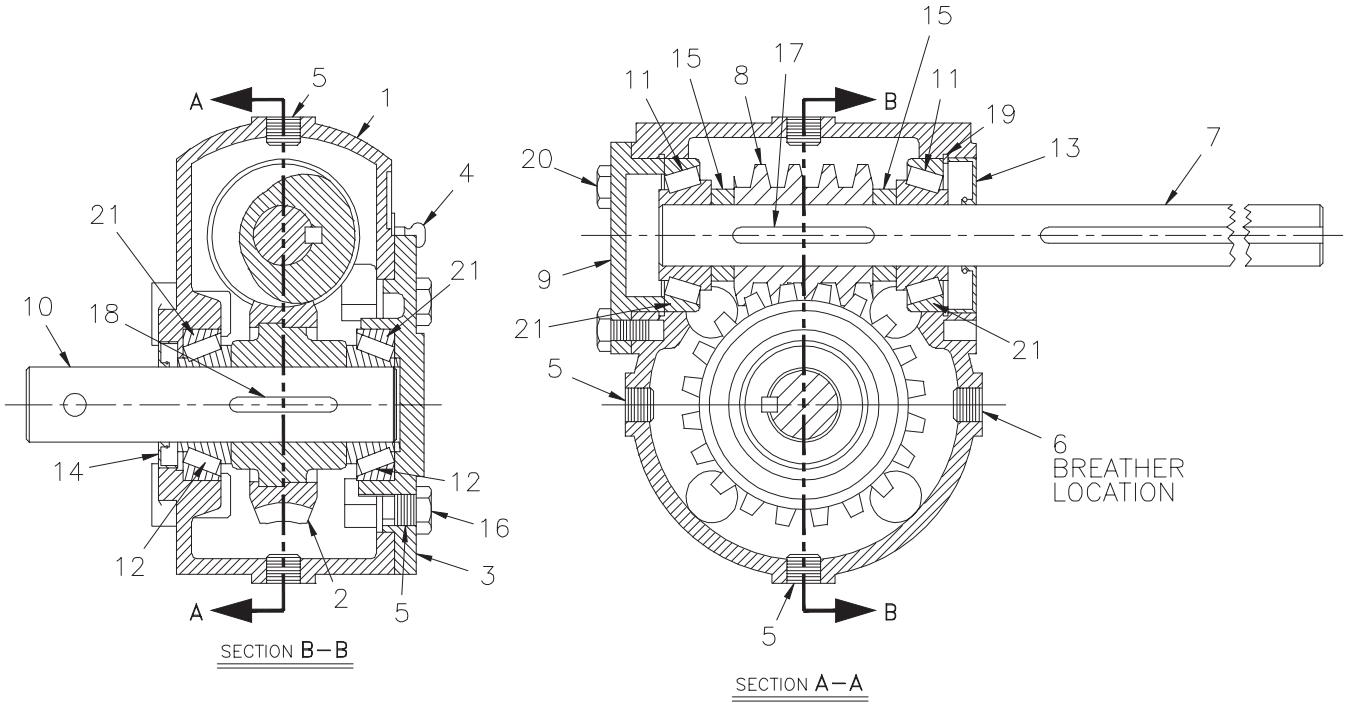

GEARBOX ASSEMBLY

DWG. NO. 6385

REF. NO.	PART NUMBER	DESCRIPTION	QTY.	REF. NO.	PART NUMBER	DESCRIPTION	QTY.
1	79202999	Body (#182734)	1	12	79203007	Tapered Bearing Cone (#100927)	2
2	79203000	Worm Gear (#167738)	1	13	79203008	Oil Seal (#169601)	1
3	79203001	Output Cover (#183300)	1	14	79203009	Oil Seal (#183524)	1
4	955-001-002	Grease Fitting 1/4-28	1	15	79203015	Bushing (#183297)	2
5	79203016	Plug (#108546)	5	16	79203014	Bolt M10-1.5-16 Gr. 8.8 (#108080)	4
6	79203017	Breather (#108535)	1	17	79203010	Worm Key (#168113)	1
7	79203002	Input Shaft (#168118)	1	18	79203011	Gear Key (#168114)	1
8	79203003	Worm Thread (#167399)	1	19	79203012	Snap Ring (#139346)	1
9	79203004	Input Cover (#143878)	1	20	79203013	Bolt M8-1.25-16 Gr. 12.9 (#109686)	3
10	79203005	Output Shaft (#183739)	1	21	79203024	Tapered Roller Bearing Cup (#100937)	4
11	79203006	Tapered Bearing Cone (#100925)	2				