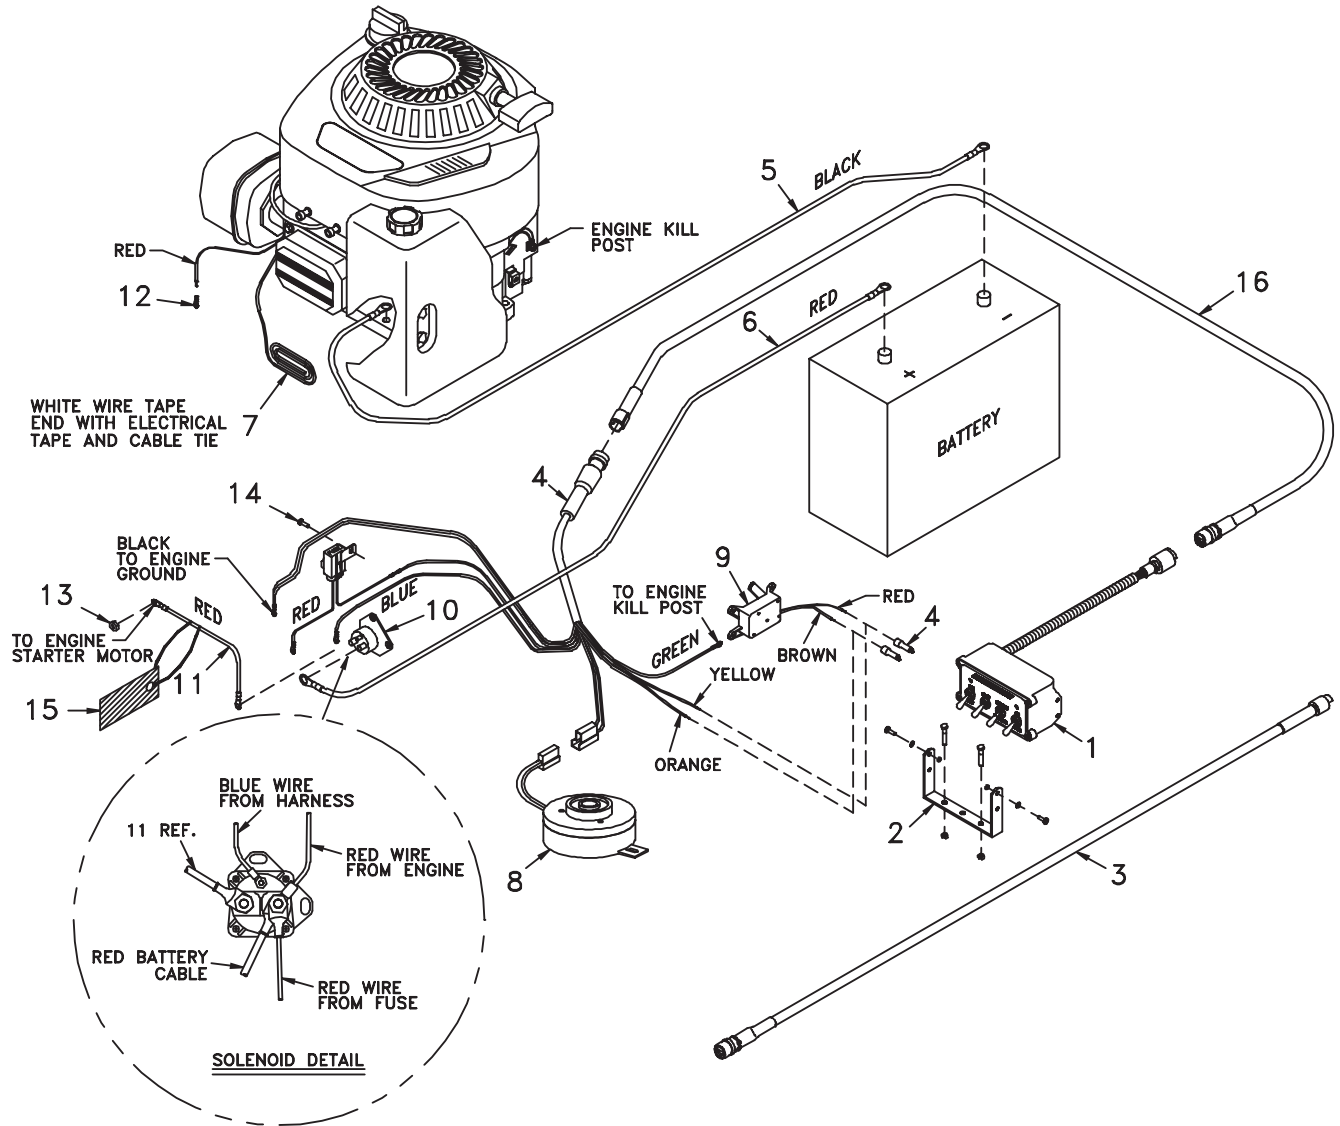

ELECTRICAL ASSEMBLY

DWG. NO. 6034

REF. NO.	PART NUMBER	DESCRIPTION	QTY.	REF. NO.	PART NUMBER	DESCRIPTION	QTY.
1	36112004	Sander Control Box Assembly	1	9	79202397	Electrical Actuator	1
	79201729	Control Box Bracket Kit	1	10	79202084	Starter Solenoid	1
3	38812017	5 Foot Console Extension	1	11	38812023	Cable Assembly Solenoid To Starter	1
4	38812028	Wiring Harness Engine 3'	1	12	300-14002	Terminal Ring, 5/16"	1
5	38812022	Wire Assembly Negative Battery Black	1	13	951-001-003	Hex Nut 1/4-20	1
6	38812021	Wire Assembly Positive Battery Red	1	14	392-010-028	Self Tapping Screw #8-32 x 1/2 Shw Head T23	1
7	367-001-014	8" Cable Tie	2	15	715-02536	Caution Battery Tag	1
8		See Page 2	1	16	38812016	Cable, Console To Engine 23'	1

HINIKER GASOLINE ENGINE SPREADER

ENGINE ASSEMBLY

DWG. NO. 6033

REF. NO.	PART NUMBER	DESCRIPTION	QTY.	REF. NO.	PART NUMBER	DESCRIPTION	QTY.
1	79202447	Engine Mount Plate	1	12	950-003-002	Carriage Bolt 5/16-18 x 1/2 Gr. 5	2
	79202500	Engine Mount Plate SS	1		950-003-077	Carriage Bolt 5/16-18 x 5/8 SS	2
2	79202501	Throttle Control Bracket SS	1	13	951-005-036	Mac Lock Nut 5/16-18	6
3	79201996	Throttle Control Arm	1		951-003-015	Lock Nut 5/16-18 Nylon Insert SS	6
4	79202397	Throttle Control Actuator	1	14	950-002-003	Whiz Lock Bolt 1/4-20 x 3/4	6
5	50000514	Engine 10.5 HP	1		950-001-334	Hex Head Cap Screw 1/4-20 x 3/4 SS	4
6	50205013	Sprocket 12 Tooth, #40	1	15	060954	Lock Nut 1/4-20 Nylon Insert	2
7	702-53004	Straight Key 1/4 x 1	1		061605	Lock Nut 1/4-20 Nylon Insert SS	2
8	950-008-015	Socket Head Set Screw 1/4-20 x 1/4	2	16	950-004-031	Machine Screw #8-32 x 3/4	3
9	79202084	Starter Solenoid	1	17	951-003-011	Lock Nut #8-32 Nylon Insert	3
10	79202445	Muffler Deflector	1	18	79201995	Pin	1
11	950-001-200	Hex Head Cap Screw 5/16-18 x 1 1/4 Gr. 5	4	19	950-005-027	Hex Head Self Tapping Screw #8-18 x 3/8	4
	950-001-343	Hex Head Cap Screw 5/16-18 x 1 1/4 SS	4	20	952-003-010	Flat Washer 1/4 SAE	2
					952-004-062	Flat Washer 1/4 SS	2