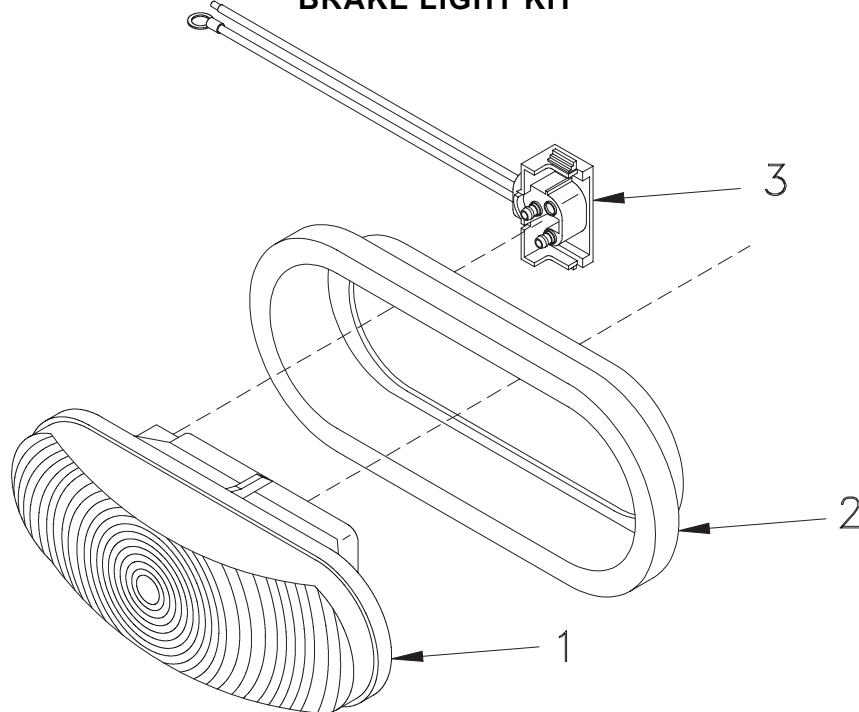

BRAKE LIGHT KIT

79202581 Brake Light Kit

DWG. NO. 3674

REF. NO.	PART NUMBER	DESCRIPTION	QTY.	REF. NO.	PART NUMBER	DESCRIPTION	QTY.
1	79202091	Lamp	1	3	79202093	Plug	1
2	79202092	Grommet	1		79202089	Brake Light Assembly	1