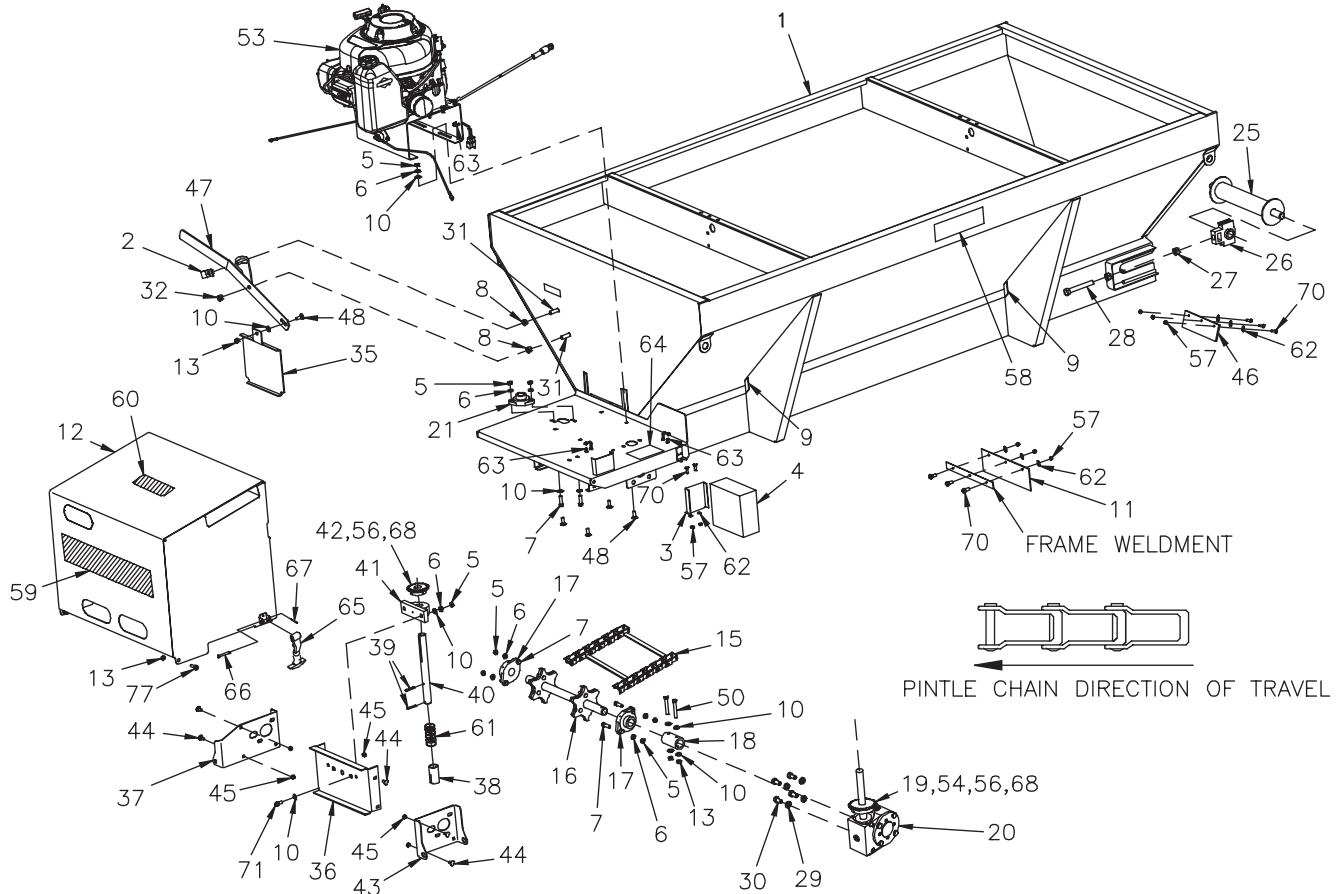

HINIKER GASOLINE ENGINE SPREADER

HOPPER ASSEMBLY

SERIAL #
825-0001-0100 TO 825-0543-0100
815-0001-0100 TO 815-0058-0100
625-0001-0100 TO 625-0101-0100
615-0001-0100 TO 615-0004-0100