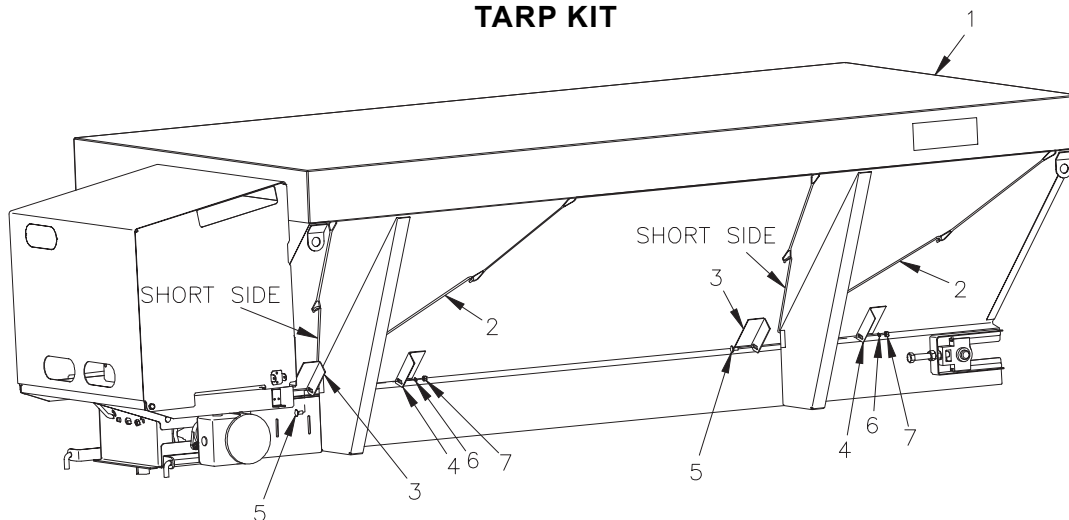

TARP KIT

79203036 6 1/2 Ft. Spreader Tarp Assembly
79203037 8 Ft. Spreader Tarp Assembly

DWG. NO. 6460

REF. NO.	PART NUMBER	DESCRIPTION	QTY.	REF. NO.	PART NUMBER	DESCRIPTION	QTY.
1	79203033	Tarp Shurco 8' Spreader	1	4	79203030	RH Tarp Bracket	4
	79203032	Tarp Shurco 6 1/2' Spreader	1	5	950-003-080	Carriage Bolt 5/16-18 x 3/4 SS	4
2	79203031	Tarp Hook	4	6	952-003-012	SAE Flat Washer 5/16 Inch SS	4
3	79203029	LH Tarp Bracket	4	7	951-002-011	Whiz Lock Nut 5/16-18 SS	4