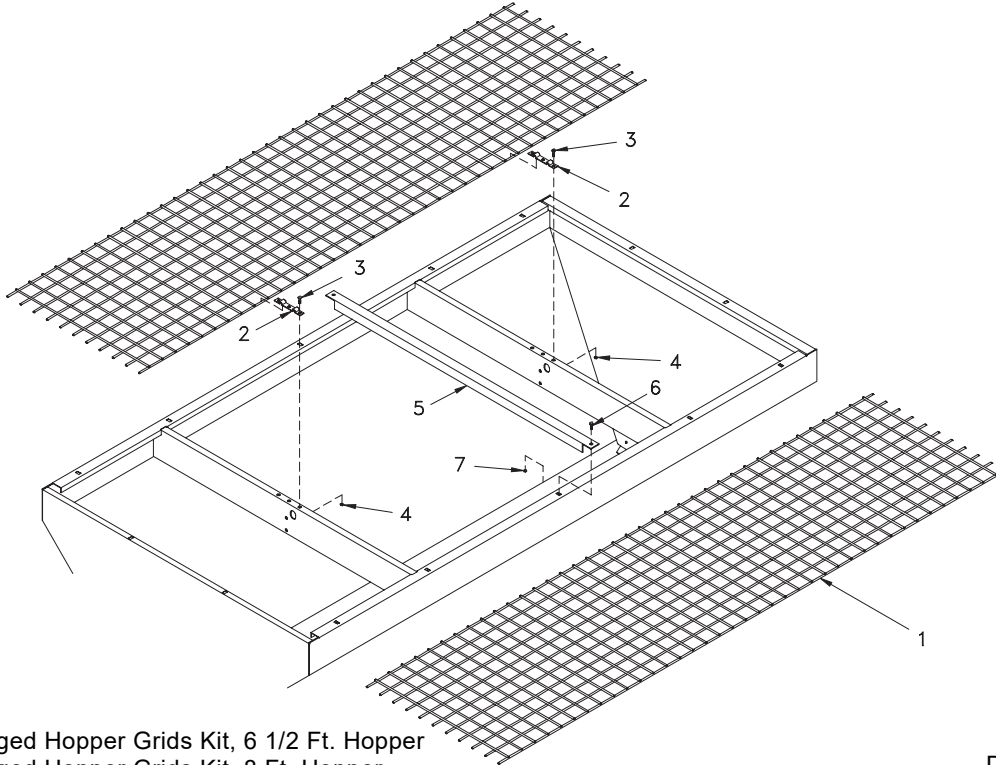

HINIKER GASOLINE ENGINE SPREADER

HINGED HOPPER GRIDS OPTION

79202391 Hinged Hopper Grids Kit, 6 1/2 Ft. Hopper
79202392 Hinged Hopper Grids Kit, 8 Ft. Hopper

DWG. NO. 6015

REF. NO.	PART NUMBER	DESCRIPTION	QTY.	REF. NO.	PART NUMBER	DESCRIPTION	QTY.
1	79202561	Screen, 8 Ft. Hopper	2	4	951-002-011	Flanged Whiz Lock Nut 5/16-18 SS	6
	79202562	Screen, 6 1/2 Ft. Hopper	2	5	79203146	Middle Grid Support	1
2	79202009	Screen Holdown	2	6	031-09103	Hex Head Cap Screw 3/8-16 x 3/4 SS	2
3	950-001-330	Hex Head Cap Screw 5/16-18 x 3/4 SS	6	7	951-002-013	Whiz Lock Nut 3/8-16 SS	2