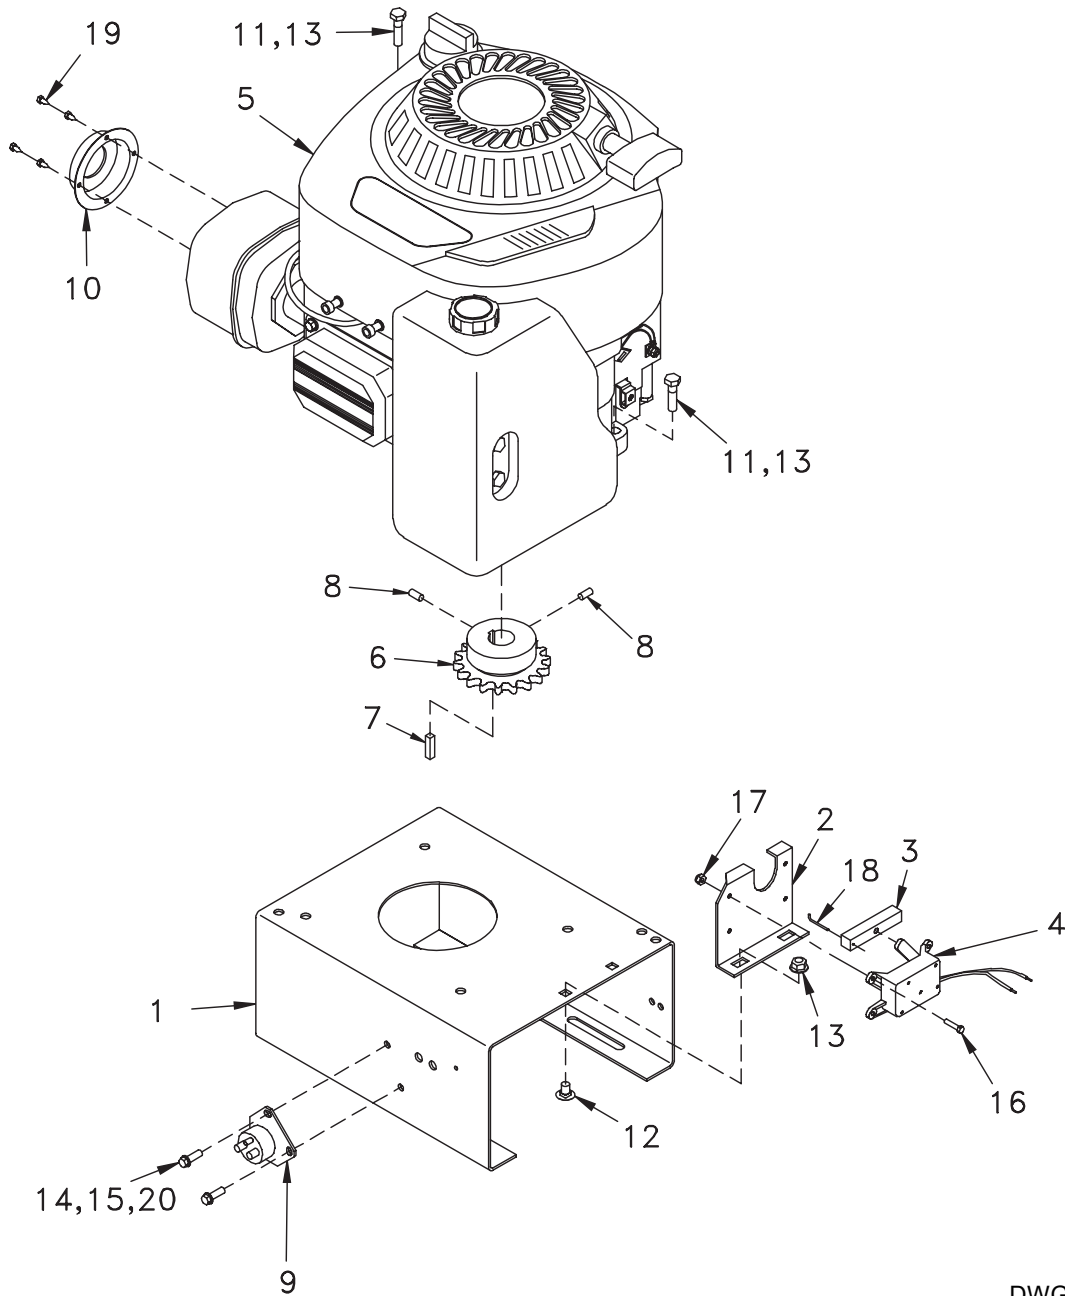

ELECTRICAL ASSEMBLY

DWG. NO. 6034

REF. NO.	PART NUMBER	DESCRIPTION	QTY.	REF. NO.	PART NUMBER	DESCRIPTION	QTY.
1	36112004	Sander Control Box Assembly	1	9	79202397	Electrical Actuator	1
	79201729	Control Box Bracket Kit	1	10	79202084	Starter Solenoid	1
3	38812017	5 Foot Console Extension	1	11	38812023	Cable Assembly Solenoid To Starter	1
4	38812028	Wiring Harness Engine 3'	1	12	300-14002	Terminal Ring, 5/16"	1
5	38812022	Wire Assembly Negative Battery Black	1	13	951-001-003	Hex Nut 1/4-20	1
6	38812021	Wire Assembly Positive Battery Red	1	14	392-010-028	Self Tapping Screw #8-32 x 1/2 Shw Head T23	1
7	367-001-014	8" Cable Tie	2	15	715-02536	Caution Battery Tag	1
8		See Page 2	1	16	38812016	Cable, Console To Engine 23'	1

HINIKER GASOLINE ENGINE SPREADER

ENGINE ASSEMBLY

DWG. NO. 6033

REF. NO.	PART NUMBER	DESCRIPTION	QTY.	REF. NO.	PART NUMBER	DESCRIPTION	QTY.
1	79202447	Engine Mount Plate	1	12	950-003-002	Carriage Bolt 5/16-18 x 1/2 Gr. 5	2
	79202500	Engine Mount Plate SS	1		950-003-077	Carriage Bolt 5/16-18 x 5/8 SS	2
2	79202501	Throttle Control Bracket SS	1	13	951-005-036	Mac Lock Nut 5/16-18	6
3	79201996	Throttle Control Arm	1		951-003-015	Lock Nut 5/16-18 Nylon Insert SS	6
4	79202397	Throttle Control Actuator	1	14	950-002-003	Whiz Lock Bolt 1/4-20 x 3/4	6
5	50000514	Engine 10.5 HP	1		950-001-334	Hex Head Cap Screw 1/4-20 x 3/4 SS	4
6	50205013	Sprocket 12 Tooth, #40	1	15	060954	Lock Nut 1/4-20 Nylon Insert	2
7	702-53004	Straight Key 1/4 x 1	1		061605	Lock Nut 1/4-20 Nylon Insert SS	2
8	950-008-015	Socket Head Set Screw 1/4-20 x 1/4	2	16	950-004-031	Machine Screw #8-32 x 3/4	3
9	79202084	Starter Solenoid	1	17	951-003-011	Lock Nut #8-32 Nylon Insert	3
10	79202445	Muffler Deflector	1	18	79201995	Pin	1
11	950-001-200	Hex Head Cap Screw 5/16-18 x 1 1/4 Gr. 5	4	19	950-005-027	Hex Head Self Tapping Screw #8-18 x 3/8	4
	950-001-343	Hex Head Cap Screw 5/16-18 x 1 1/4 SS	4	20	952-003-010	Flat Washer 1/4 SAE	2
					952-004-062	Flat Washer 1/4 SS	2