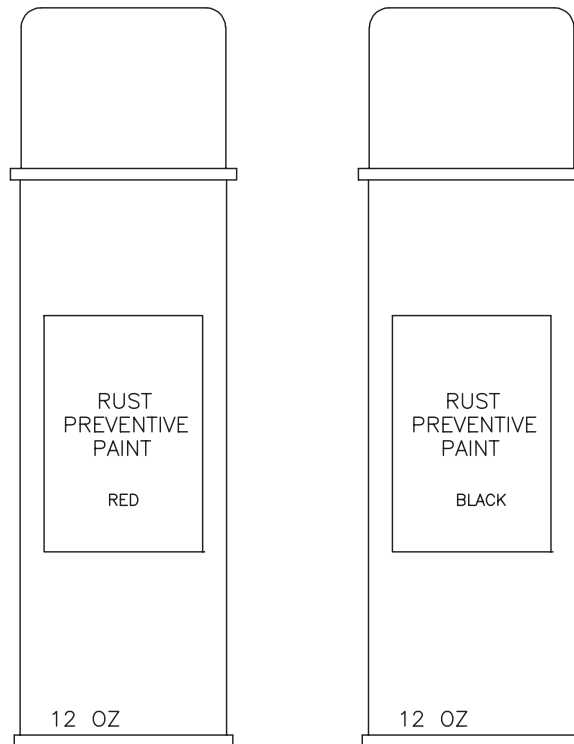

SECTION 8

TOOLS AND PAINT

PAGE 2

SPRING COMPRESSOR SERVICE KIT
TOUCH UP PAINT

SKID STEER SNOWPLOW ACCESSORIES

SPRING COMPRESSOR SERVICE KIT

DWG. NO. 6626

REF. NO.	PART NUMBER	DESCRIPTION	QTY.	REF. NO.	PART NUMBER	DESCRIPTION	QTY.
1	25011496	Spring Compressor Service Kit	1	3	2502772	RH Bottom Link, V-Plow	1
2	25012773	LH Bottom Link, V-Plow	1				

TOUCH UP PAINT

DWG. NO. 5737

REF. NO.	PART NUMBER	DESCRIPTION	QTY.	REF. NO.	PART NUMBER	DESCRIPTION	QTY.
1	921-001-416	Red Touch Up Paint	1	2	921-001-414	Black Touch Up Paint	1