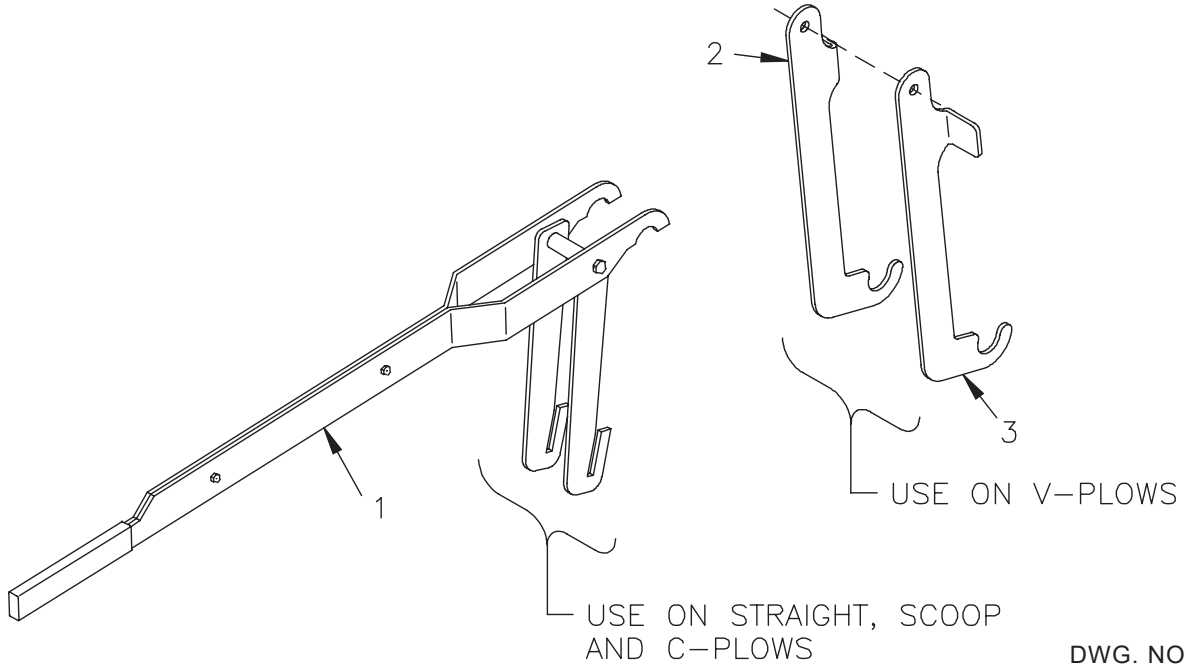

SECTION 8

TOOLS AND PAINT

PAGE 2

SPRING COMPRESSOR SERVICE KIT
TOUCH UP PAINT

SKID STEER SNOWPLOW ACCESSORIES

SPRING COMPRESSOR SERVICE KIT

DWG. NO. 6626

REF. NO.	PART NUMBER	DESCRIPTION	QTY.	REF. NO.	PART NUMBER	DESCRIPTION	QTY.
1	25011496	Spring Compressor Service Kit	1	3	2502772	RH Bottom Link, V-Plow	1
2	25012773	LH Bottom Link, V-Plow	1				

TOUCH UP PAINT

DWG. NO. 5737

REF. NO.	PART NUMBER	DESCRIPTION	QTY.	REF. NO.	PART NUMBER	DESCRIPTION	QTY.
1	921-001-416	Red Touch Up Paint	1	2	921-001-414	Black Touch Up Paint	1